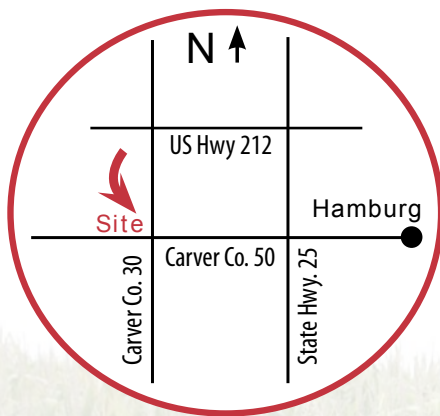

SEE WHAT'S GROWING IN 2009!

Join us for

A VIP PLOT TOUR

Name _____

Date & Time _____

**Investigate and Learn
with your own
exclusive plot tour
with Mid-County
Agronomy Staff.**

- Plot Tours
- Seed and Agronomy Resource Information
- Lunch Courtesy of Mid-County Agronomy

HAMBURG PLOT

Hamburg, MN

Location: Approximately 3 miles west of Hamburg on Carver County Road 50. At the junction of Carver County Road 50 and 30. Look for the signs.

NEW GERMANY PLOT

New Germany, MN

Location: 2 miles south of New Germany on Carver County Road 33. Look for the signs.