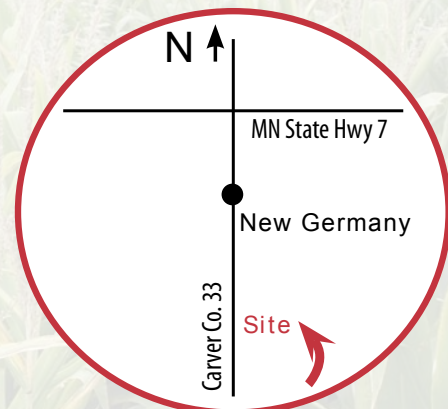

HAMBURG PLOT

Hamburg, MN

Location: Approximately 3 miles west of Hamburg on Carver County Road 50. At the junction of Carver County Road 50 and 30. Look for the signs.

NEW GERMANY PLOT

New Germany, MN

Location: 2 miles south of New Germany on Carver County Road 33. Look for the signs.